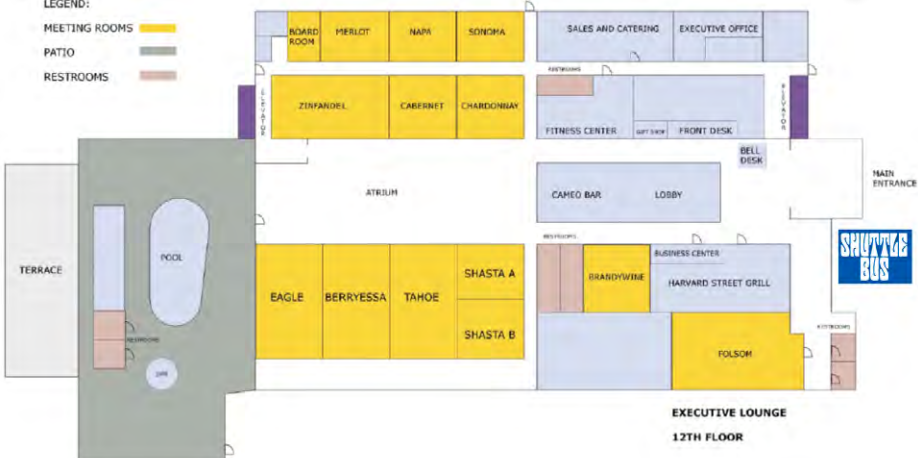

Bld C: Conformation (including Top 20); Obedience; Rally; Scent Work (indoors & outdoors); Raffle; Vendors
 Bld D: Grooming and day crating
 Arena: Agility; Farm Dog
 L3 (open area to the left): Draft

NOTE: Herding and Tracking will be held off-site

Revised 3/2017

Hilton Sacramento Arden West

2200 Harvard St, Sacramento, CA 95815 (916) 922-4700

LEGEND:

- MEETING ROOMS
- PATIO
- RESTROOMS

EXECUTIVE LOUNGE
12TH FLOOR