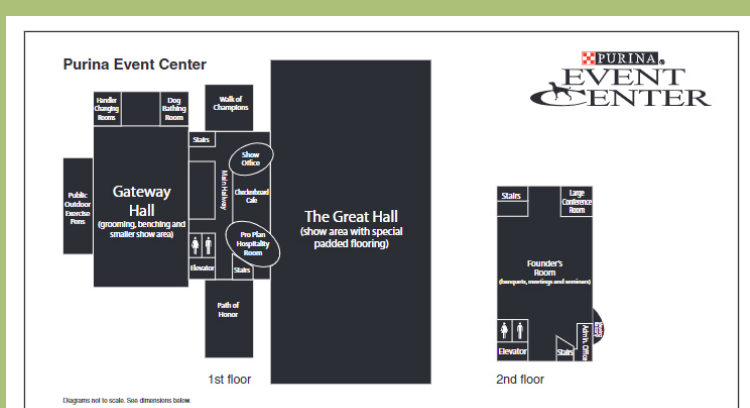

Location code icons correspond to the Purina Farms Site Map. Tapping on the checkerboard icons will prompt you to open the full site map in PDF.

Many of our events will be held in the Purina Farms Event Center, which consists of the Great Hall, Gateway Hall, Founders Room, Conference Room & Checkerboard Cafe. Tap the thumbnail below for a full size PDF. It also includes the Service Center.